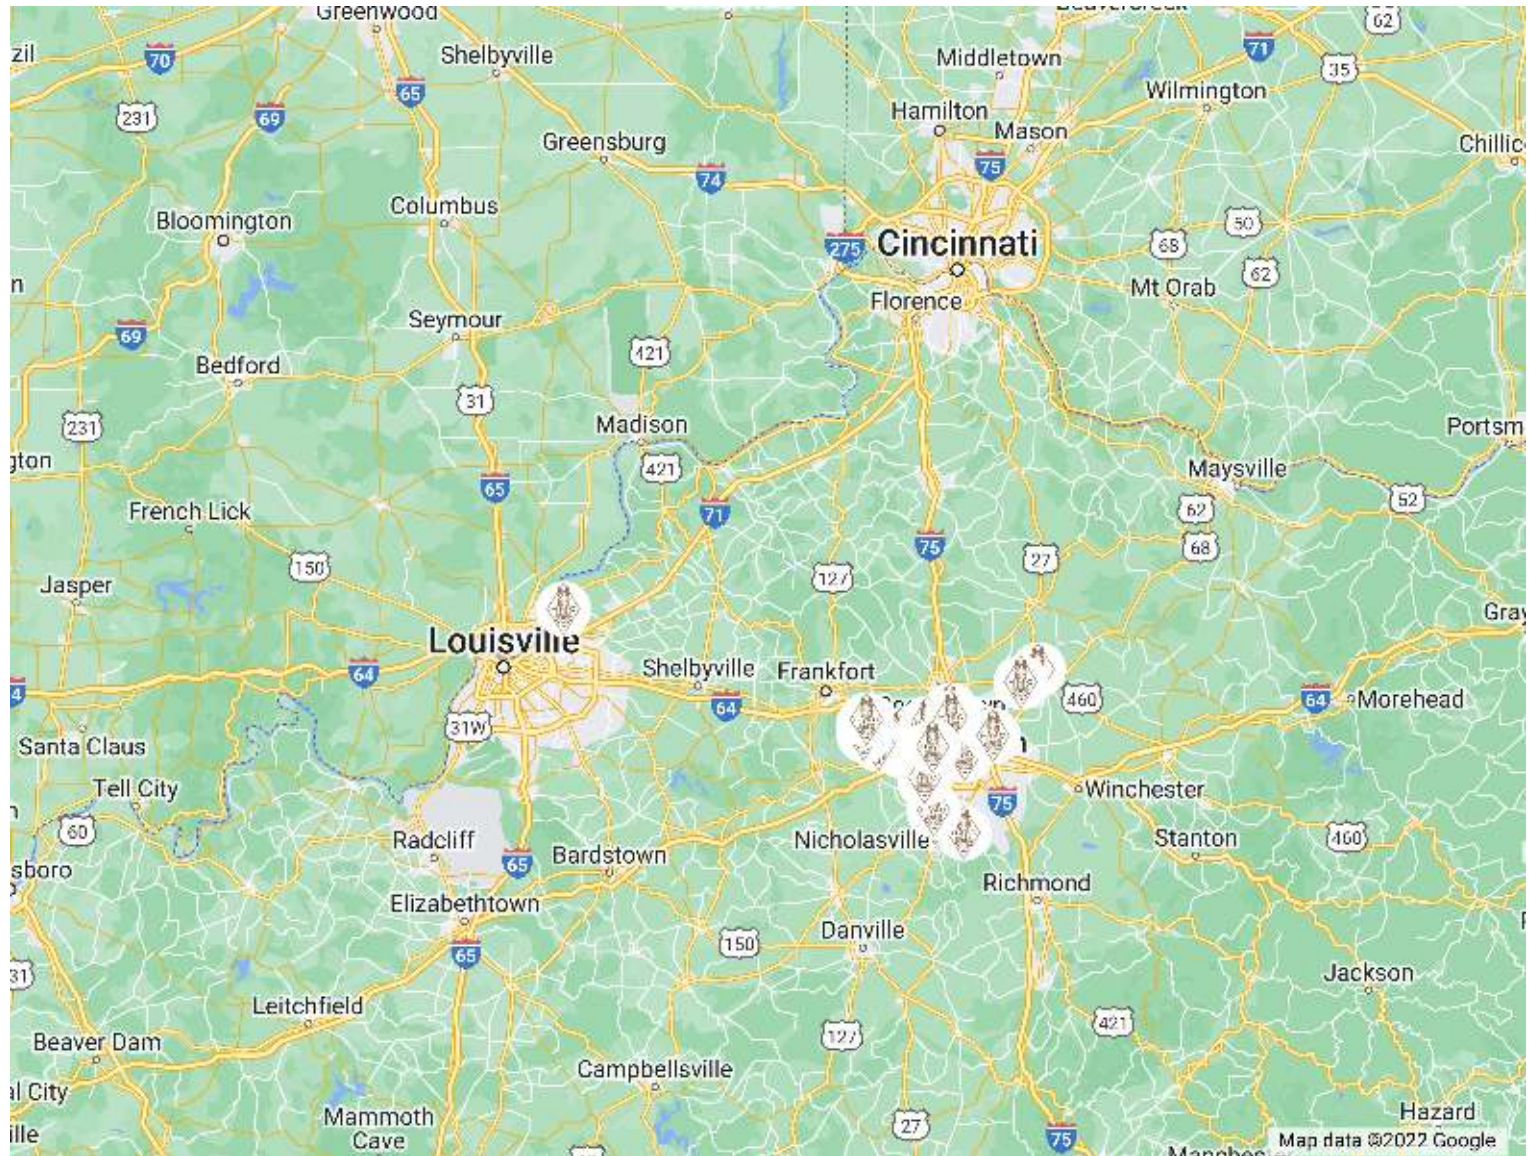

Horse Country Touring Locations

Horse Country

-  Airdrie Stud
-  Coolmore at Ashford Stud
-  Darby Dan Farm
-  Denali Stud
-  Gainesway Farm
- 
- Godolphin at Gainsborough Farm
-  Godolphin at Jonabell Farm
- 
- Hagyard Equine Medical Institute
-  Hallway Feeds
-  Keeneland Racecourse
- 
- Kentucky Equine Adoption Center
-  Lane's End Farm
-  Mill Ridge Farm
- 
- New Vocations Racehorse Adoption Program
- 
- Rood & Riddle Equine Hospital
-  Runnymede Farm
-  Secretariat Center
-  Spendthrift Farm

 Spy Coast Farm

 Stonestreet Farm

 Taylor Made Farm

 Three Chimneys Farm

 TRF at Chestnut Hall

 WinStar Farm
